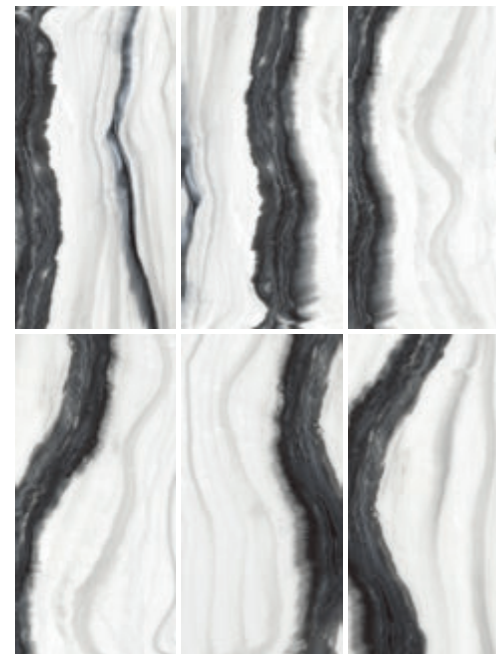

### SIZE

Available finishes  
in this product  
**POLISHED**  
24"X48"  
— FINISH —

24"x48"

DECO|VITA