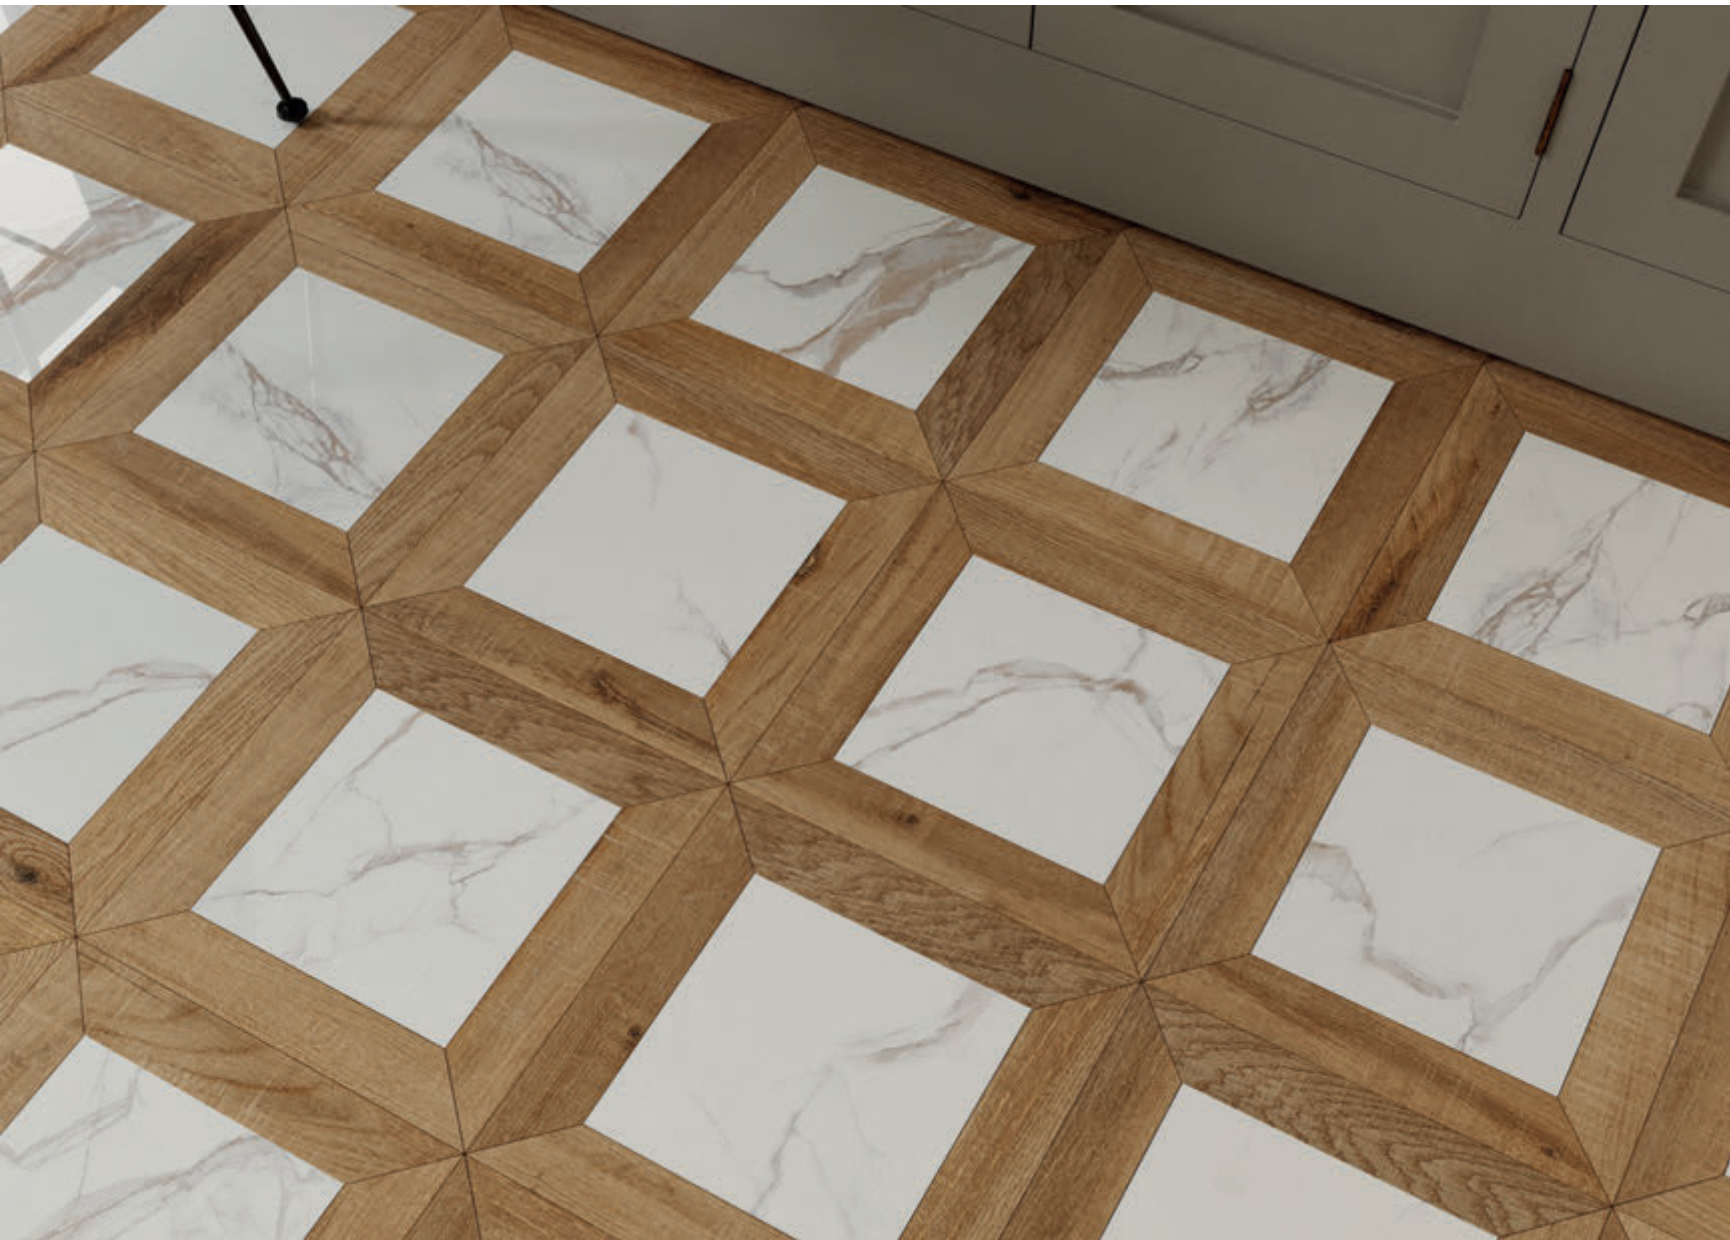

CALACATTA GOLD POLISHED / WOODLOOK OAK MATT (HDR WOOD)

ART-12

ART MOSAIC

Frame

Sheet Coverage	Box Qty	Box Coverage	Box Size
0,96 ft²	10	9,6 ft²	13"x15"x5"

Add more characteristic details into your living space by choosing one of Decovita mosaics tile

DECO|VITA