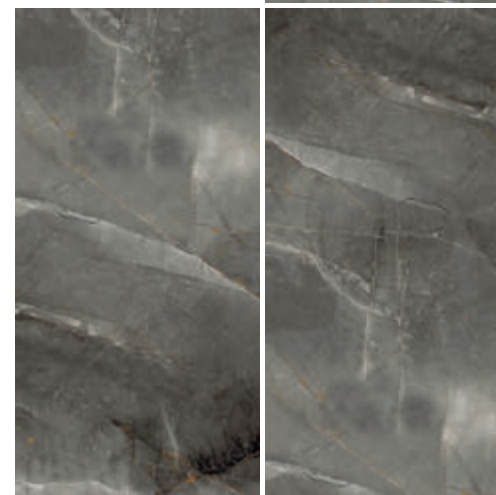

THUNDER BLACK

SERIE

Available finishes
in this product
POLISHED
24"x48"
FINISH

THUNDER BOOKMATCH BLACK

Available finishes
in this product
POLISHED
24"x48"
FINISH

DECO|VITA