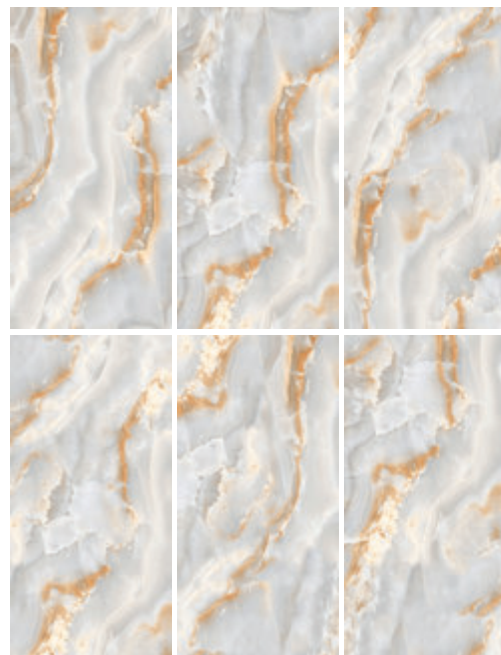

# ONYX ORANGE

SERIE

Available finishes  
in this product  
**POLISHED**  
24"x24" | 24"x48"  
FINISH

SIZE  
OPTIONS

24"x24"

24"x48"

DECO|VITA