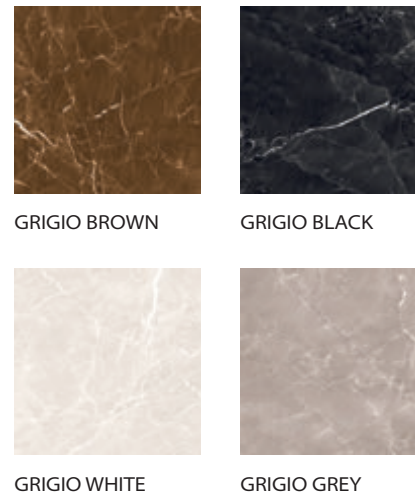

DIFFERENT COLORS