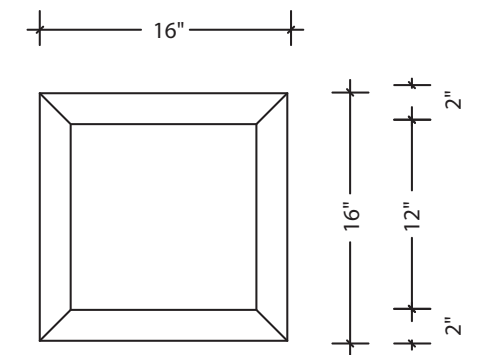

CALACATTA GOLD POLISHED / WOODLOOK OAK MATT (HDR WOOD)

ART-12

ART MOSAIC

Frame

Sheet Coverage	Box Qty	Box Coverage	Box Size
0,96 ft²	10	9,6 ft²	13"x15"x5"

Add more characteristic details into your living space by choosing one of Decovita mosaics tile

DECO|VITA